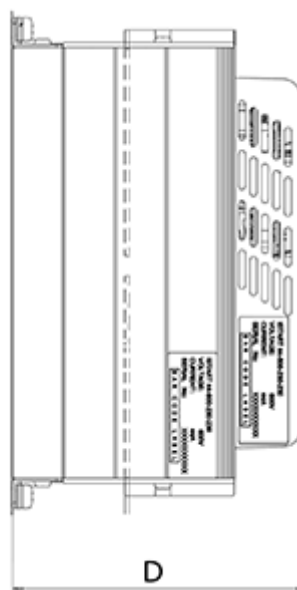

Article number: 761690350030

Description: Softstarter iStart model D
3x400V 350A

Measures

Control voltage (terminal A1, A2) = 230AC

D = 275

Digital control voltage (terminal 1-5) = 24DC

H = 645

Kg = 37

W = 365