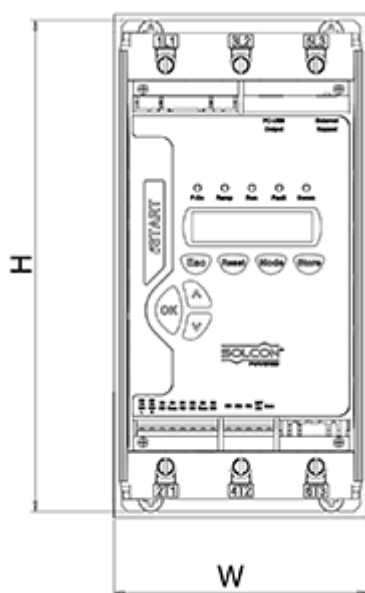

Article number: 761690350030

Description: Softstarter iStart model D
3x400V 350A

Measures

Control voltage (terminal A1, A2) = 230AC

D = 275

Digital control voltage (terminal 1-5) = 24DC

H = 645

Kg = 37

W = 365